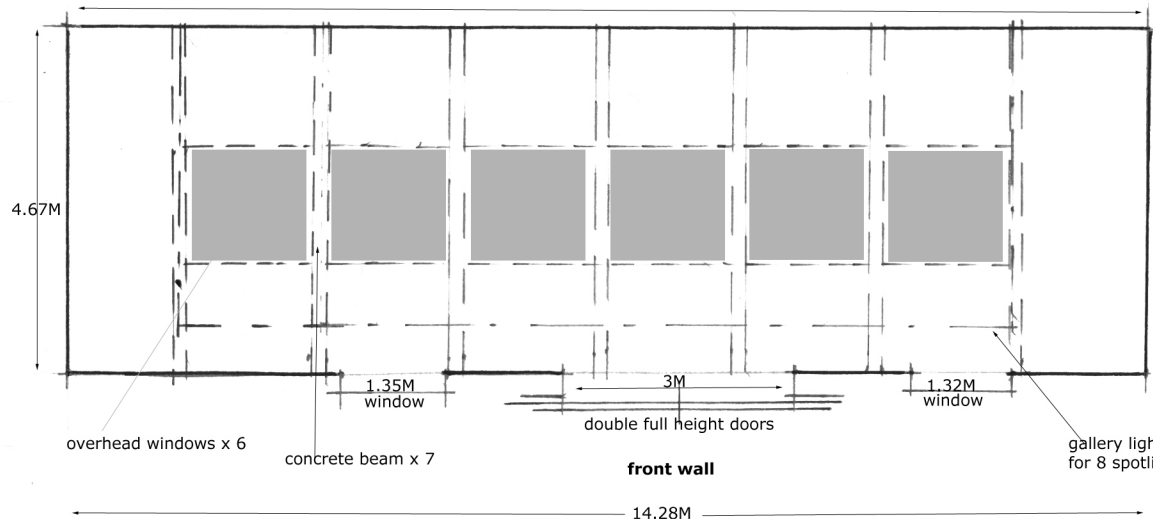

rear wall

4.5M

rear ht
2.98M

beam

side
view

front
height
3.3M

overhead windows x 6

concrete beam x 7

front wall

14.28M

1.35M
window

3M

double full height doors

1.32M
window

gallery lighting track
for 8 spotlights

Margate Harbour Arm Gallery
Margate, Kent CT 9 1AP